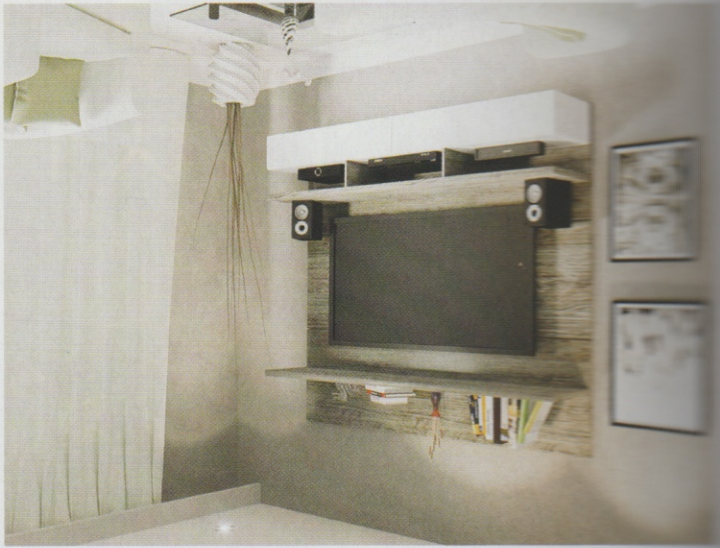

The Creative Stone Company is a reputable leader in the simulated stone manufacturing industry, with a wide variety of high-quality flagstones, cobbles and cladding to meet your unique design needs. www.creativestone.co.za